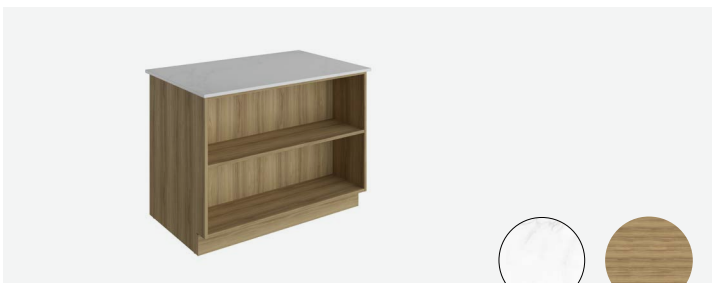

GR-323

ST-043

F249