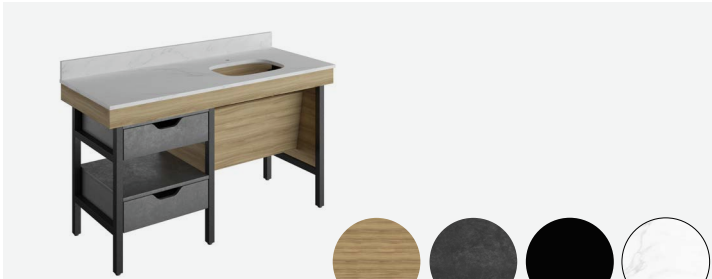

Vanities

MATCHA SCHEME

GR-311

MERLOT SCHEME

GR-311

GR-312

GR-312

	Brand	Foliot	Width	Depth	Height	Note
Vanity	GR-311	HLSVN-401S	48"	24"	33.5"	Backsplash height 4"
ADA Vanity	GR-312	HLSVN-602S	60"	24"	34"	Left orientation available, Backsplash height 4"