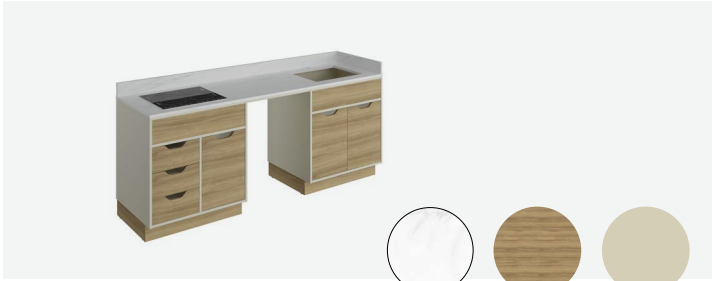

Kitchen Units

MATCHA SCHEME

GR-313

ST-043

F249

F305