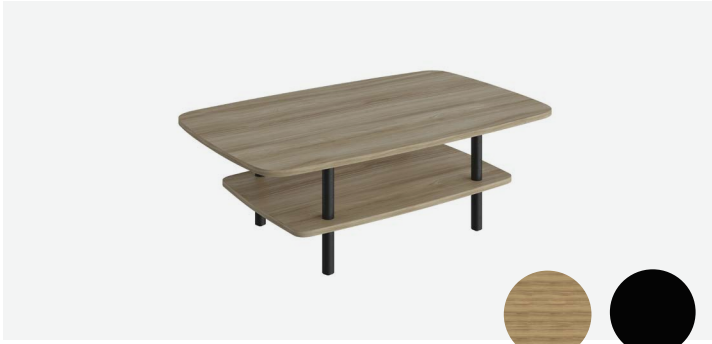

Tables

MATCHA SCHEME

GR-324

MERLOT SCHEME

GR-324

GR-309

	Brand	Foliot	Width	Depth	Height	Note
Coffee Table	GR-324	HLSTB-404S	48"	30"	16"	
Mobile Dining Table	GR-309	HLSTB-401S	40"	36"	30"	

TV Console