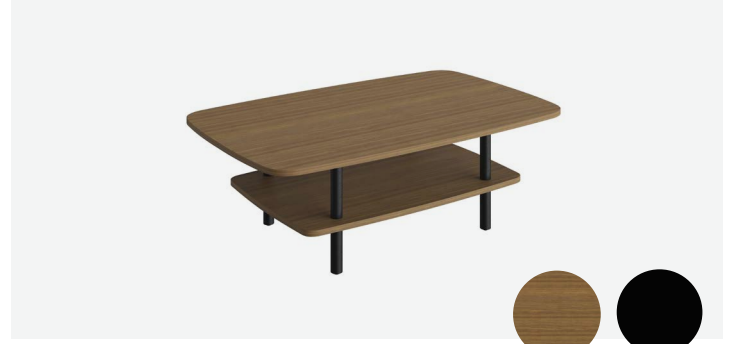

Tables

MATCHA SCHEME

GR-324

MERLOT SCHEME

GR-324

GR-309

	Brand	Foliot	Width	Depth	Height	Note
Coffee Table	GR-324	HLSTB-404S	48"	30"	16"	
Mobile Dining Table	GR-309	HLSTB-401S	40"	36"	30"	

TV Console

MATCHA SCHEME

GR-310

F249

MERLOT SCHEME

GR-310

F235

	Brand	Foliot	Width	Depth	Height	Note
TV Console	GR-310	HLSTV-301S	55"	20"	36.5"	

Kitchen Units