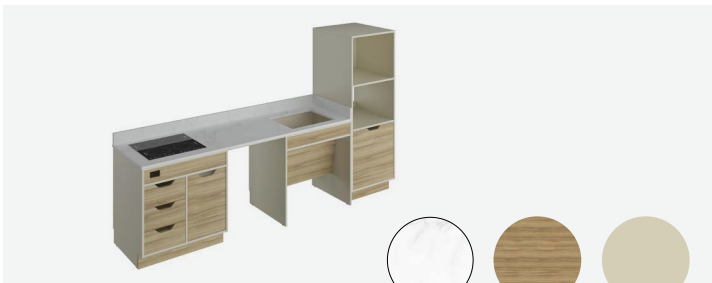

GR-314

ST-043

F249

F305