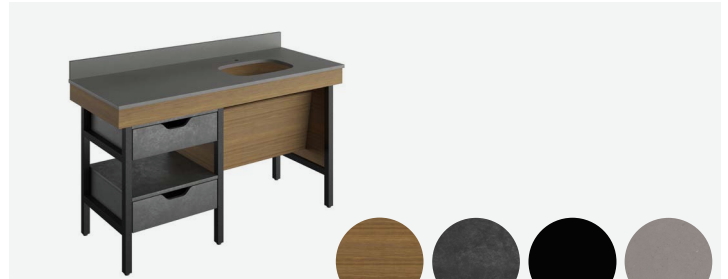

Vanities

MATCHA SCHEME

GR-311

MERLOT SCHEME

GR-311

GR-312

GR-312

	Brand	Foliot	Width	Depth	Height	Note
Vanity	GR-311	HLSVN-401S	48"	24"	33.5"	Backsplash height 4"
ADA Vanity	GR-312	HLSVN-602S	60"	24"	34"	Left orientation available, Backsplash height 4"