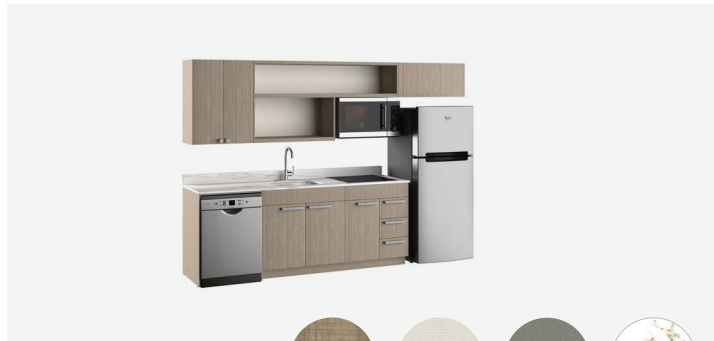

DAYBREAK SCHEME

GR-800

DUSK SCHEME

GR-800

GR-801

GR-801

	Brand	Foliot	Width	Depth	Height
Bedroom Suite Kitchenette	GR-800	HHWKT-001S	152"	25,5"	86"
Studio Suite Kitchenette	GR-801	HHWKT-002S	125"		

Surface materials Headboards Nightstands Bed bases Desks Tables
Dressers & consoles Closets Vanities & caddies Kitchenettes