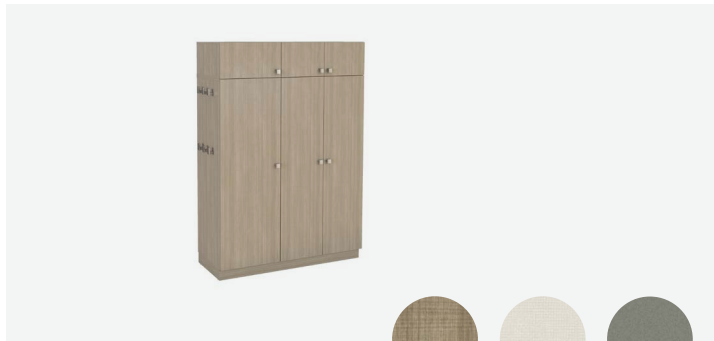

Surface materials Headboards Nightstands Bed bases Desks Tables
Dressers & consoles Closets Vanities & caddies Kitchenettes

Closets

DAYBREAK SCHEME

GR-323

DUSK SCHEME

GR-323

GR-324

GR-324