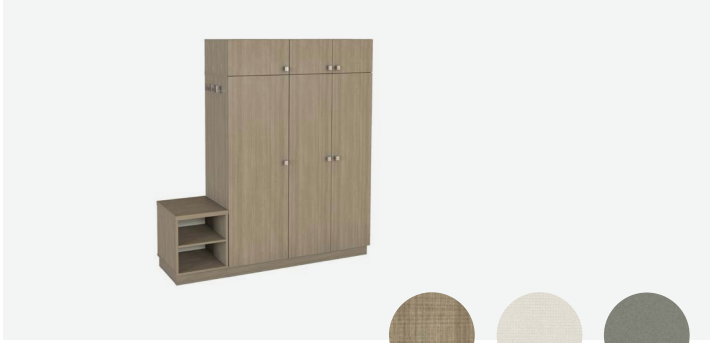

Surface materials Headboards Nightstands Bed bases Desks Tables
Dressers & consoles Closets Vanities & caddies Kitchenettes

Closets

DAYBREAK SCHEME

GR-323