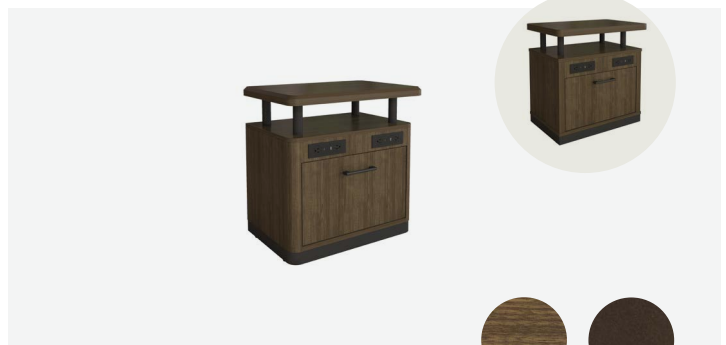

GR-309
GR-354

	Brand	Foliot	Width	Depth	Height	Note
Nightstand - Efficiency Suite	GR-307	HHWNS-001S	16"	18"	26"	Foliot alternative is available
Nightstand	GR-308	HHWNS-002S	20"	18"	26"	
QQ Nightstand	GR-309	HHWNS-003S	26"	18"	26"	
Renovation Nightstand - Double Beds	GR-354	HHWNS-004S	22"	18"	26"