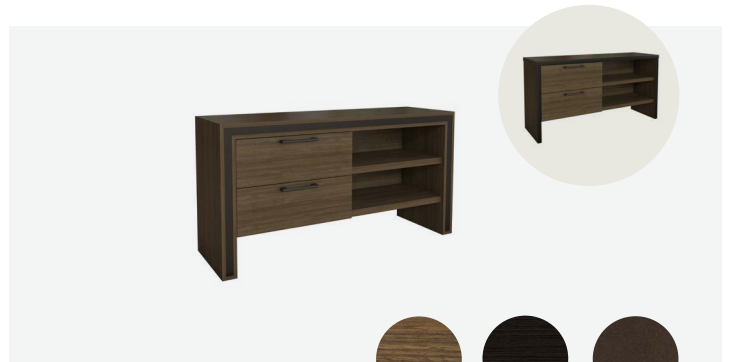

GR-316
GR-358

F280 F244 M242-PC

	Brand	Foliot	Width	Depth	Height	Note
Highboy dresser	GR-318	HHWDR-001S	24"	16"	51"	
Living room console	GR-316	HHWDR-005S	58"	18"	30"	Foliot Alternative is available
Storage chest at Living room	GR-358	HHWDR-006S	44"	18"	30"