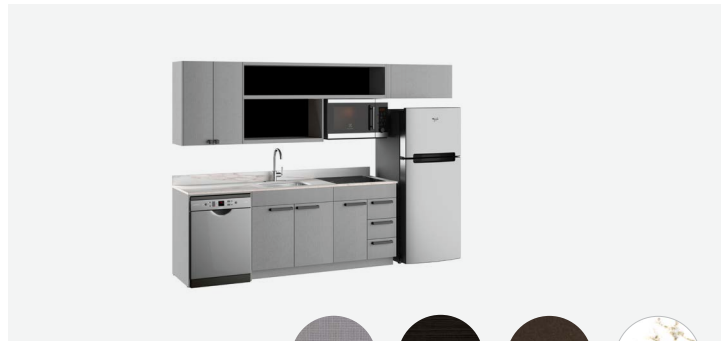

DAYBREAK SCHEME

GR-800

DUSK SCHEME

GR-800

GR-801

GR-801

	Brand	Foliot	Width	Depth	Height
Bedroom Suite Kitchenette	GR-800	HHWKT-001S	152"	25,5"	86"
Studio Suite Kitchenette	GR-801	HHWKT-002S	125"		

Surface materials Headboards Nightstands Bed bases Desks Tables
Dressers & consoles Closets Vanities & caddies Kitchenettes