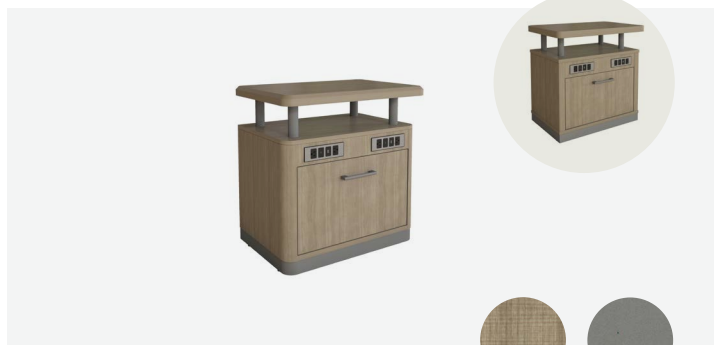

GR-309
GR-354