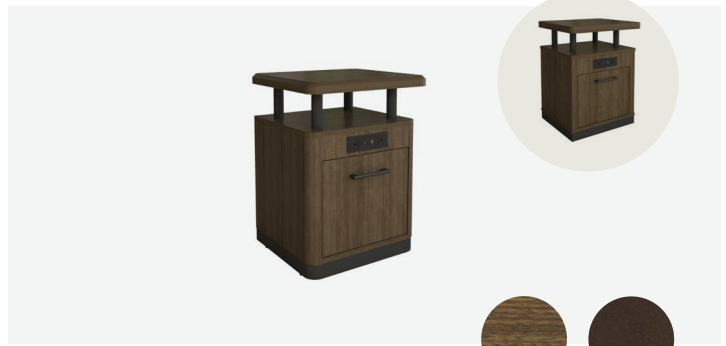

DUSK SCHEME

GR-307
GR-308