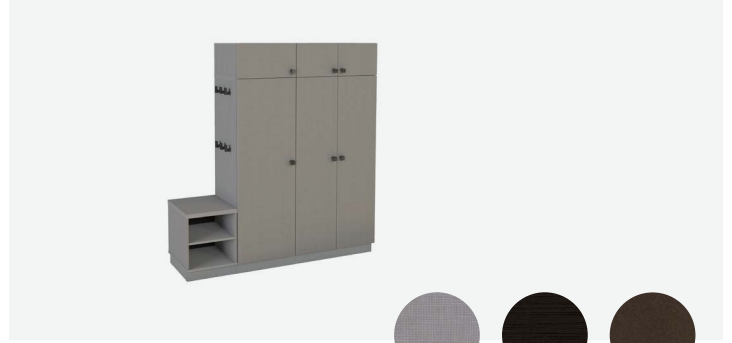

Surface materials Headboards Nightstands Bed bases Desks Tables
Dressers & consoles Closets Vanities & caddies Kitchenettes

Closets

DAYBREAK SCHEME

GR-323

DUSK SCHEME

GR-323

GR-324

GR-324