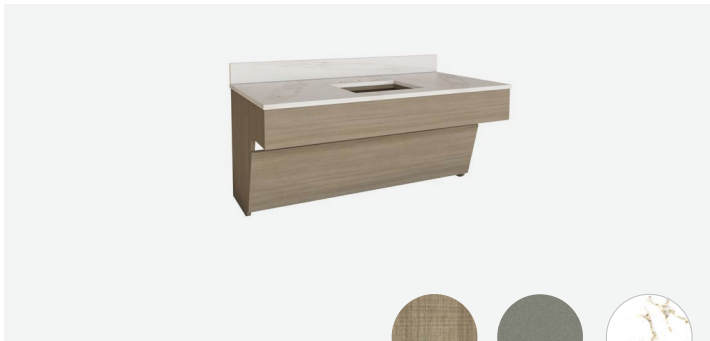

Surface materials Headboards Nightstands Bed bases Desks Tables
Dressers & consoles Closets Vanities & caddies Kitchenettes

Vanities & caddies

DAYBREAK SCHEME

DUSK SCHEME

GR-327

	Brand	Foliot	Width	Depth	Height
Vanity - Efficiency Suite	GR-325	HHWVN-001S	54"	24"	34"
Vanity	GR-326	HHWVN-002S	48"	24"	34"
Vanity - ADA	GR-327	HHWVN-003S	48"	24"	22"