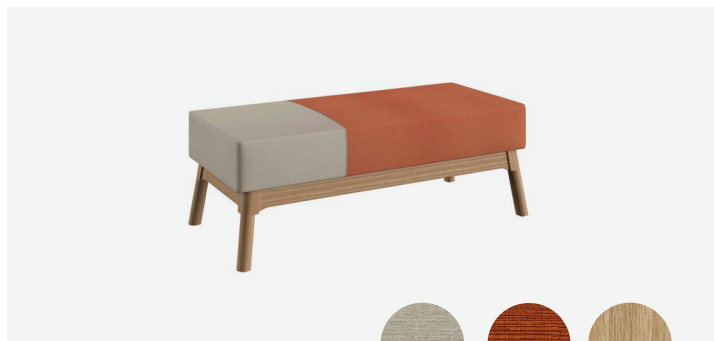

Chairs

REP-308

REP-317

	Brand	Foliot	Width	Depth	Height
Lounge Chair	REP-308	HAVCH-107S	25"	25"	30"
Chair at Business Center	REP-317	HAVUS-009S-1	26"	27"	39"

Stools

REP-304

REP-306

	Brand	Foliot	Width	Depth	Height
Counter Height Stool	REP-304	HAVCH-104S	20"	21"	36,5"
Bar Stool	REP-306	HAVCH-106S			40,5"

Sofas

REP-312

REP-330

	Brand	Foliot	Width	Depth	Height
Sofa	REP-312	HAVUS-002S-2	50"	22"	33"
Sofa Sectional at Lobby Lounge	REP-330	HAVUS-301S-1	147"	106"	32"

Banquette

REP-311

	Brand	Foliot	Width	Depth	Height
Banquette	REP-311	HAVUS-001S-1	144"	26"	37"

Ottoman & Benches

REP-313

REP-314

REP-315

REP-316

	Brand	Foliot	Width	Depth	Height
Ottoman	REP-313	HAVUS-056S	18" Dia		18"
Bench at Check-in	REP-314	HAVUS-004S-1	48"	16"	17,5"
Bench at Window	REP-315	HAVUS-005S-1		22"	
Bench at Entry	REP-316	HAVUS-006S-1		18"	