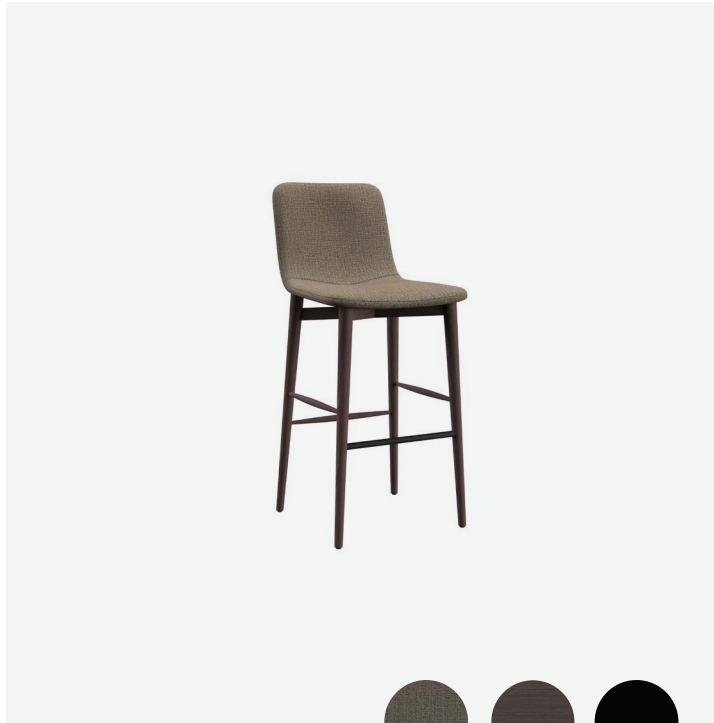

Product guide

Avid_{by} IHG

Brand approved matches

	Foliot	Specified brand finish	
TEXTILE	-	Drewsr, Aegean	
	-	Poblette, Admiral	
	-	Aeryn, Salmon	
	-	Sandusky, Pebble	
	-	Vail, Onyx	
	-	UV Nadic, Fire	
	-	UV Endurance, Crimson	
	-	Aeryn, Cerulean	
	-	Sophia, Cream	
	-	Ormond, Orange	
	-	Brecken, Raspberry	
	-	Felli, Peach	
	-	Kevva, Brick	
	-	Legacy FTG, Marble	
LAMINATE	F220	Wilsonart Slate Grey D91-60	
	F214	Wilsonart New Age Oak 7938-38	
WOOD	F214	Wilsonart New Age Oak 7938-38	
	F245	Wilsonart Asian Night 7949	
METAL	M003-PC	Powdercoat Dark Bronze/Black	
	M195-PL	Polished Metal	

Chairs

REG-300

REP-301

REP-302

REP-303

	Brand	Foliot	Width	Depth	Height
Task Chair at Desk	REG-300	HAVCH-201S	20,5"	23,75"	31,5" - 34,5"
Dining Chair	REP-301	HAVCH-101S	19"	22"	32"
Dining Chair	REP-302	HAVCH-102S			
Dining Chair	REP-303	HAVCH-103S			

Chairs

REP-308

REP-317

	Brand	Foliot	Width	Depth	Height
Lounge Chair	REP-308	HAVCH-107S	25"	25"	30"
Chair at Business Center	REP-317	HAVUS-009S-1	26"	27"	39"

Stools

REP-304

REP-306

	Brand	Foliot	Width	Depth	Height
Counter Height Stool	REP-304	HAVCH-104S	20"	21"	36,5"
Bar Stool	REP-306	HAVCH-106S			40,5"

Sofas

REP-312

REP-330

	Brand	Foliot	Width	Depth	Height
Sofa	REP-312	HAVUS-002S-2	50"	22"	33"
Sofa Sectional at Lobby Lounge	REP-330	HAVUS-301S-1	147"	106"	32"

Banquette

REP-311

	Brand	Foliot	Width	Depth	Height
Banquette	REP-311	HAVUS-001S-1	144"	26"	37"