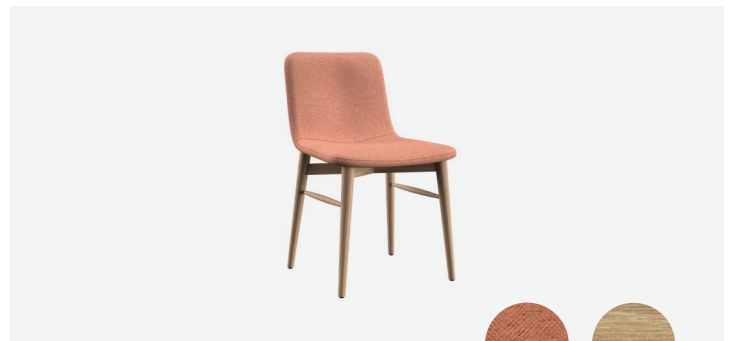

Product guide

Avid_{by} IHG

Brand approved matches

	Foliot	Specified brand finish	
TEXTILE	-	Drewsr, Aegean	
	-	Poblette, Admiral	
	-	Aeryn, Salmon	
	-	Sandusky, Pebble	
	-	Vail, Onyx	
	-	UV Nadic, Fire	
	-	UV Endurance, Crimson	
	-	Aeryn, Cerulean	
	-	Sophia, Cream	
	-	Ormond, Orange	
	-	Brecken, Raspberry	
	-	Felli, Peach	
	-	Kevva, Brick	
	-	Legacy FTG, Marble	
LAMINATE	F220	Wilsonart Slate Grey D91-60	
	F214	Wilsonart New Age Oak 7938-38	
WOOD	F214	Wilsonart New Age Oak 7938-38	
	F245	Wilsonart Asian Night 7949	
METAL	M003-PC	Powdercoat Dark Bronze/Black	
	M195-PL	Polished Metal	

Chairs

REG-300

REP-301

REP-302

REP-303

	Brand	Foliot	Width	Depth	Height
Task Chair at Desk	REG-300	HAVCH-201S	20,5"	23,75"	31,5" - 34,5"
Dining Chair	REP-301	HAVCH-101S	19"	22"	32"
Dining Chair	REP-302	HAVCH-102S			
Dining Chair	REP-303	HAVCH-103S			

Chairs

REP-308

REP-317

	Brand	Foliot	Width	Depth	Height
Lounge Chair	REP-308	HAVCH-107S	25"	25"	30"
Chair at Business Center	REP-317	HAVUS-009S-1	26"	27"	39"

Stools

REP-304

REP-306

	Brand	Foliot	Width	Depth	Height
Counter Height Stool	REP-304	HAVCH-104S	20"	21"	36,5"
Bar Stool	REP-306	HAVCH-106S			40,5"

Sofas

REP-312

REP-330

	Brand	Foliot	Width	Depth	Height
Sofa	REP-312	HAVUS-002S-2	50"	22"	33"
Sofa Sectional at Lobby Lounge	REP-330	HAVUS-301S-1	147"	106"	32"

Banquette

REP-311

	Brand	Foliot	Width	Depth	Height
Banquette	REP-311	HAVUS-001S-1	144"	26"	37"