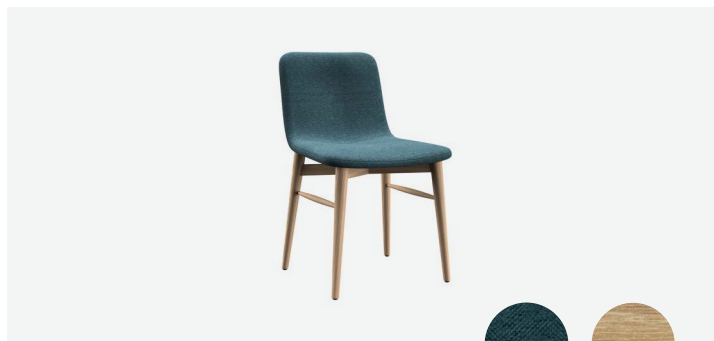

Product guide

Avid_{by} IHG

Brand approved matches

	Foliot	Specified brand finish	
TEXTILE	-	Drewsr, Aegean	
	-	Poblette, Admiral	
	-	Aeryn, Salmon	
	-	Sandusky, Pebble	
	-	Vail, Onyx	
	-	UV Nadic, Fire	
	-	UV Endurance, Crimson	
	-	Aeryn, Cerulean	
	-	Sophia, Cream	
	-	Ormond, Orange	
	-	Brecken, Raspberry	
	-	Felli, Peach	
	-	Kevva, Brick	
	-	Legacy FTG, Marble	
LAMINATE	F220	Wilsonart Slate Grey D91-60	
	F214	Wilsonart New Age Oak 7938-38	
WOOD	F214	Wilsonart New Age Oak 7938-38	
	F245	Wilsonart Asian Night 7949	
METAL	M003-PC	Powdercoat Dark Bronze/Black	
	M195-PL	Polished Metal	

Chairs

REG-300

REP-301

REP-302

REP-303

	Brand	Foliot	Width	Depth	Height
Task Chair at Desk	REG-300	HAVCH-201S	20,5"	23,75"	31,5" - 34,5"
Dining Chair	REP-301	HAVCH-101S	19"	22"	32"
Dining Chair	REP-302	HAVCH-102S			
Dining Chair	REP-303	HAVCH-103S			

Chairs

REP-308

REP-317

	Brand	Foliot	Width	Depth	Height
Lounge Chair	REP-308	HAVCH-107S	25"	25"	30"
Chair at Business Center	REP-317	HAVUS-009S-1	26"	27"	39"

Stools

REP-304

REP-306

	Brand	Foliot	Width	Depth	Height
Counter Height Stool	REP-304	HAVCH-104S	20"	21"	36,5"
Bar Stool	REP-306	HAVCH-106S			40,5"