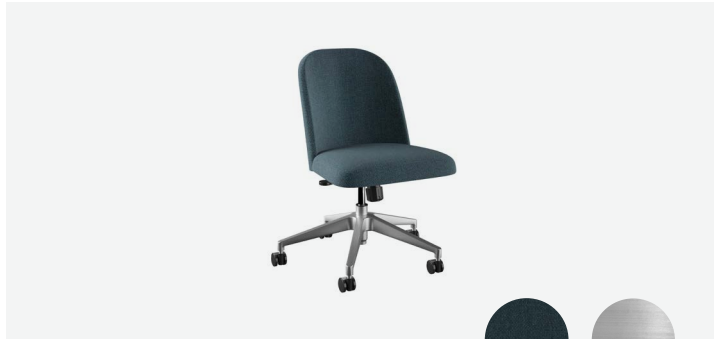

Product guide

Avid_{by} IHG

Brand approved matches

	Foliot	Specified brand finish	
TEXTILE	-	Drewsr, Aegean	
	-	Poblette, Admiral	
	-	Aeryn, Salmon	
	-	Sandusky, Pebble	
	-	Vail, Onyx	
	-	UV Nadic, Fire	
	-	UV Endurance, Crimson	
	-	Aeryn, Cerulean	
	-	Sophia, Cream	
	-	Ormond, Orange	
	-	Brecken, Raspberry	
	-	Felli, Peach	
	-	Kevva, Brick	
	-	Legacy FTG, Marble	
LAMINATE	F220	Wilsonart Slate Grey D91-60	
	F214	Wilsonart New Age Oak 7938-38	
WOOD	F214	Wilsonart New Age Oak 7938-38	
	F245	Wilsonart Asian Night 7949	
METAL	M003-PC	Powdercoat Dark Bronze/Black	
	M195-PL	Polished Metal	

Chairs

REG-300

REP-301

REP-302

REP-303

	Brand	Foliot	Width	Depth	Height
Task Chair at Desk	REG-300	HAVCH-201S	20,5"	23,75"	31,5" - 34,5"
Dining Chair	REP-301	HAVCH-101S	19"	22"	32"
Dining Chair	REP-302	HAVCH-102S			
Dining Chair	REP-303	HAVCH-103S			

Chairs

REP-308

REP-317

	Brand	Foliot	Width	Depth	Height
Lounge Chair	REP-308	HAVCH-107S	25"	25"	30"
Chair at Business Center	REP-317	HAVUS-009S-1	26"	27"	39"

Stools

REP-304

REP-306

	Brand	Foliot	Width	Depth	Height
Counter Height Stool	REP-304	HAVCH-104S	20"	21"	36,5"
Bar Stool	REP-306	HAVCH-106S			40,5"