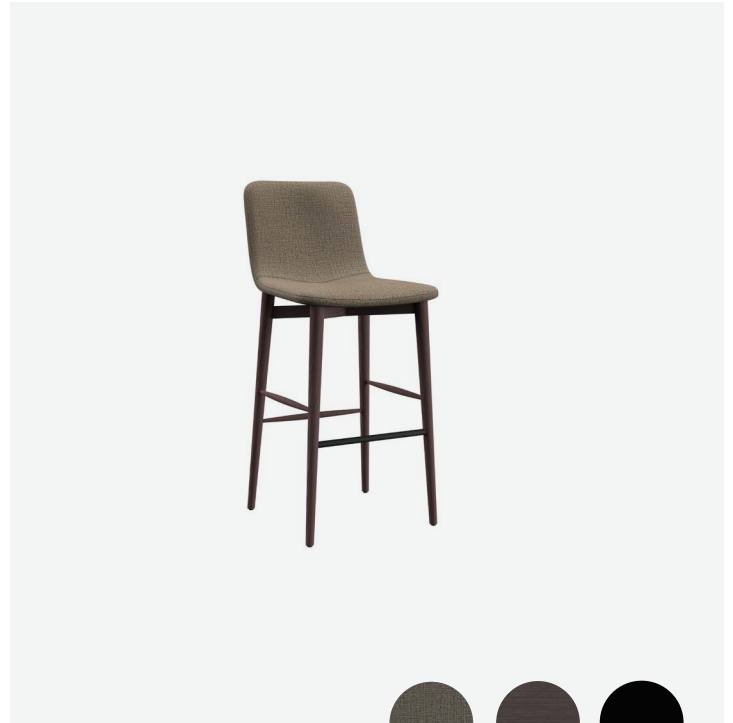

Product guide

Avid_{by} IHG

Brand approved matches

	Foliot	Specified brand finish	
TEXTILE	-	Drewsr, Aegean	
	-	Poblette, Admiral	
	-	Aeryn, Salmon	
	-	Sandusky, Pebble	
	-	Vail, Onyx	
	-	UV Nadic, Fire	
	-	UV Endurance, Crimson	
	-	Aeryn, Cerulean	
	-	Sophia, Cream	
	-	Ormond, Orange	
	-	Brecken, Raspberry	
	-	Felli, Peach	
	-	Kevva, Brick	
	-	Legacy FTG, Marble	
LAMINATE	F220	Wilsonart Slate Grey D91-60	
	F214	Wilsonart New Age Oak 7938-38	
WOOD	F214	Wilsonart New Age Oak 7938-38	
	F245	Wilsonart Asian Night 7949	
METAL	M003-PC	Powdercoat Dark Bronze/Black	
	M195-PL	Polished Metal	

Chairs

REG-300

REP-301

REP-302

REP-303

	Brand	Foliot	Width	Depth	Height
Task Chair at Desk	REG-300	HAVCH-201S	20,5"	23,75"	31,5" - 34,5"
Dining Chair	REP-301	HAVCH-101S	19"	22"	32"
Dining Chair	REP-302	HAVCH-102S			
Dining Chair	REP-303	HAVCH-103S			

Chairs

REP-308

REP-317

	Brand	Foliot	Width	Depth	Height
Lounge Chair	REP-308	HAVCH-107S	25"	25"	30"
Chair at Business Center	REP-317	HAVUS-009S-1	26"	27"	39"

Stools

REP-304

REP-306

	Brand	Foliot	Width	Depth	Height
Counter Height Stool	REP-304	HAVCH-104S	20"	21"	36,5"
Bar Stool	REP-306	HAVCH-106S			40,5"

Sofas

REP-312

REP-330

	Brand	Foliot	Width	Depth	Height
Sofa	REP-312	HAVUS-002S-2	50"	22"	33"
Sofa Sectional at Lobby Lounge	REP-330	HAVUS-301S-1	147"	106"	32"

Banquette

REP-311

	Brand	Foliot	Width	Depth	Height
Banquette	REP-311	HAVUS-001S-1	144"	26"	37"