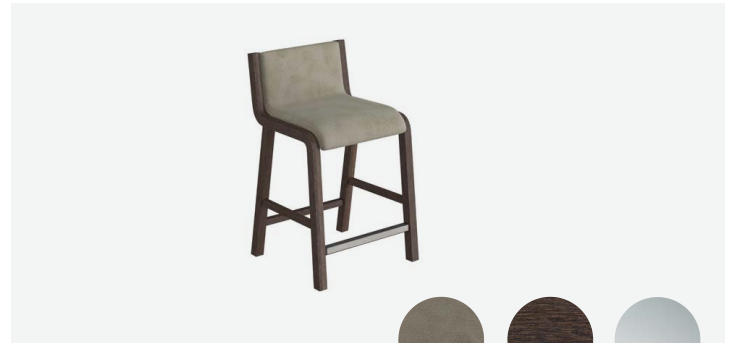

Tuskegee FRT, Midnight    F255    M195-PL

	Brand	Foliot	Width	Depth	Height	Note
Chair with Throw Pillow	CP-302	HCWCH-208S	28"	34"	36"	Dimensions of square throw pillows are 18" x 18"
Chair with Throw Pillow	CP-304	HCWCH-209S	31"	29,5"	36"	
Dining Height Chair	CP-305	HCWCH-101S	21"	22"	32"	
Counter Height Chair	CP-308	HCWCH-211S	20"	23"	37,5"	

# Stools

CP-306

Velutto, Dolphin F255 M195-PL

CP-310

Velutto, Dolphin F255 M195-PL

	Brand	Foliot	Width	Depth	Height
Bar Stool	CP-306	HCWCH-210S	20"	23"	43,5"
Stool	CP-310	HCWCH-212S	20"	19,5"	33"