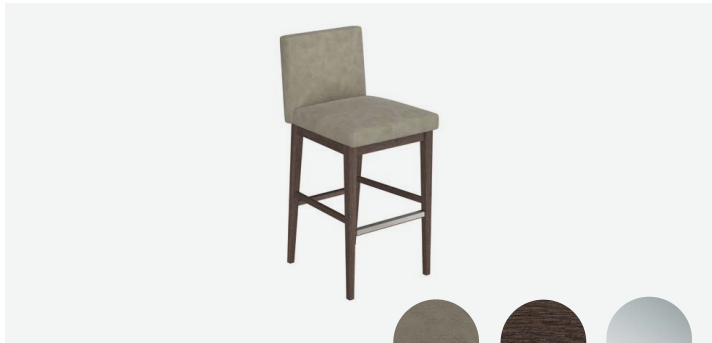

Tuskegee FRT, Midnight    F255    M195-PL

	Brand	Foliot	Width	Depth	Height	Note
Chair with Throw Pillow	CP-302	HCWCH-208S	28"	34"	36"	Dimensions of square throw pillows are 18" x 18"
Chair with Throw Pillow	CP-304	HCWCH-209S	31"	29,5"	36"	
Dining Height Chair	CP-305	HCWCH-101S	21"	22"	32"	
Counter Height Chair	CP-308	HCWCH-211S	20"	23"	37,5"	

# Stools

CP-306

Velutto, Dolphin F255 M195-PL

CP-310

Velutto, Dolphin F255 M195-PL

	Brand	Foliot	Width	Depth	Height
Bar Stool	CP-306	HCWCH-210S	20"	23"	43,5"
Stool	CP-310	HCWCH-212S	20"	19,5"	33"