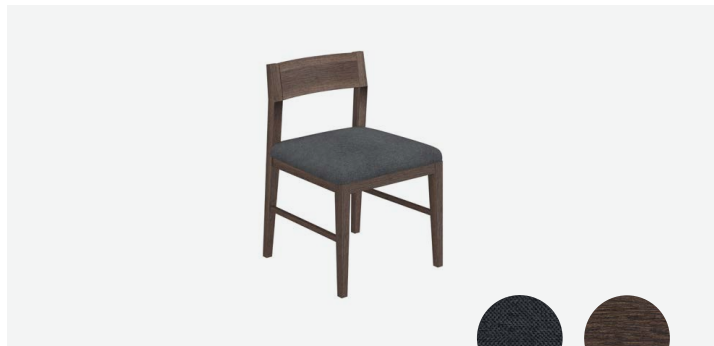

# Chairs

CP-302

Drusky, Chrome    Estuary, Camel    Page, Adobe    F255

CP-304

Wishaw, Storm    Sprocket, Dune    F255

CP-305

Poblette, Admiral    F255

CP-308

Tuskegee FRT, Midnight    F255    M195-PL

	Brand	Foliot	Width	Depth	Height	Note
Chair with Throw Pillow	CP-302	HCWCH-208S	28"	34"	36"	Dimensions of square throw pillows are 18" x 18"
Chair with Throw Pillow	CP-304	HCWCH-209S	31"	29,5"	36"	
Dining Height Chair	CP-305	HCWCH-101S	21"	22"	32"	
Counter Height Chair	CP-308	HCWCH-211S	20"	23"	37,5"	