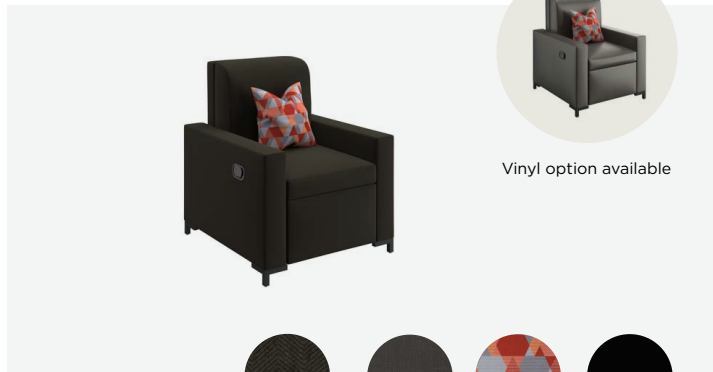

Recliner

RUST SCHEME

Vinyl option available