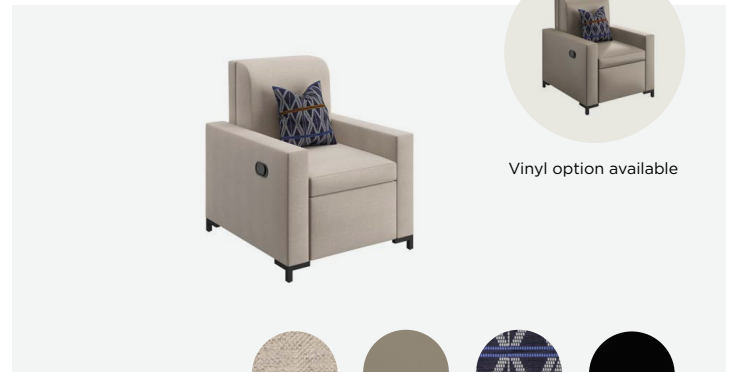

SLATE SCHEME

Vinyl option available