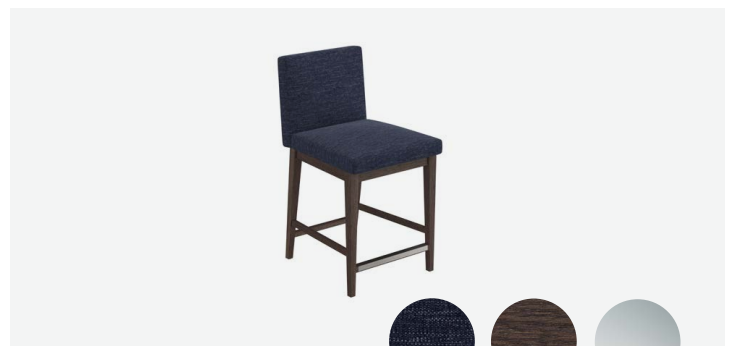

# Chairs

CP-302

Drusky, Chrome    Estuary, Camel    Page, Adobe    F255

CP-304

Wishaw, Storm    Sprocket, Dune    F255

CP-305

Poblette, Admiral    F255

CP-308

Tuskegee FRT, Midnight    F255    M195-PL

	Brand	Foliot	Width	Depth	Height	Note
Chair with Throw Pillow	CP-302	HCWCH-208S	28"	34"	36"	Dimensions of square throw pillows are 18" x 18"
Chair with Throw Pillow	CP-304	HCWCH-209S	31"	29,5"	36"	
Dining Height Chair	CP-305	HCWCH-101S	21"	22"	32"	
Counter Height Chair	CP-308	HCWCH-211S	20"	23"	37,5"	