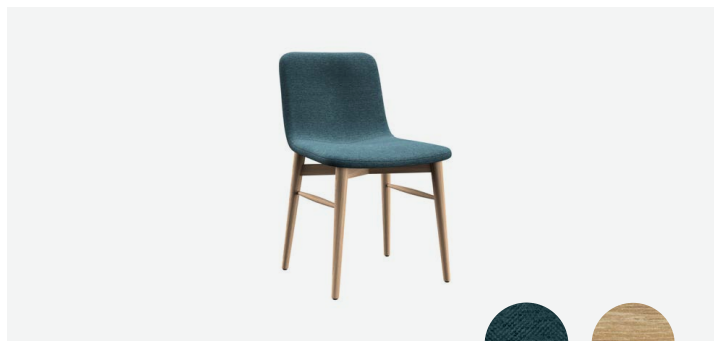

Chairs

REP-302

	Brand	Foliot	Width	Depth	Height
Task Chair at Desk	REG-300	HAVCH-201S	20,5"	23,75"	31,5" - 34,5"
Dining Chair	REP-301	HAVCH-101S	19"	22"	32"
Dining Chair	REP-302	HAVCH-102S			
Dining Chair	REP-303	HAVCH-103S