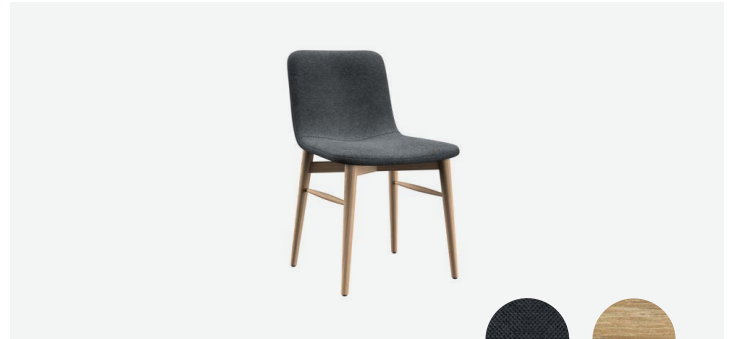

Chairs

REP-301

	Brand	Foliot	Width	Depth	Height
Task Chair at Desk	REG-300	HAVCH-201S	20,5"	23,75"	31,5" - 34,5"
Dining Chair	REP-301	HAVCH-101S	19"	22"	32"
Dining Chair	REP-302	HAVCH-102S			
Dining Chair	REP-303	HAVCH-103S