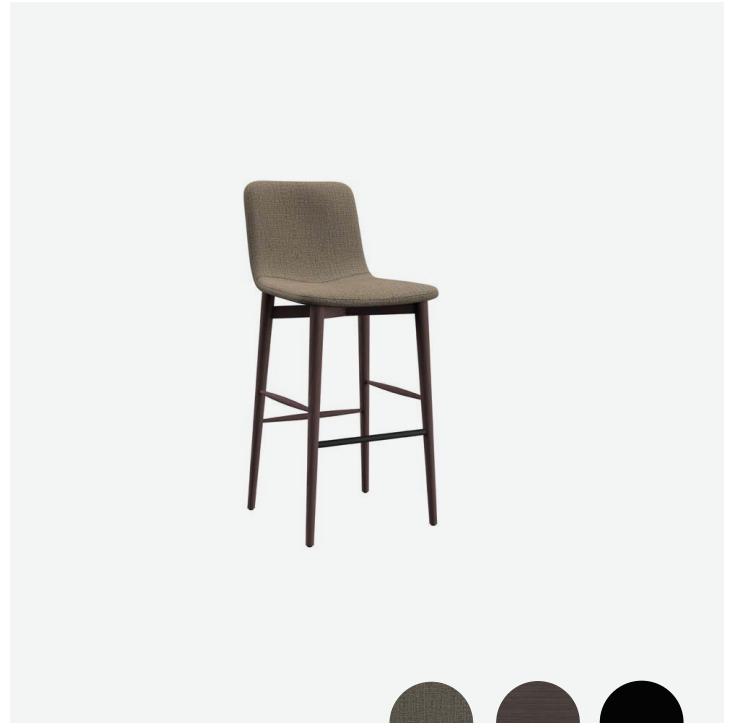

REP-306

	Brand	Foliot	Width	Depth	Height
Counter Height Stool	REP-304	HAVCH-104S	20"	21"	36,5"
Bar Stool	REP-306	HAVCH-106S			40,5"