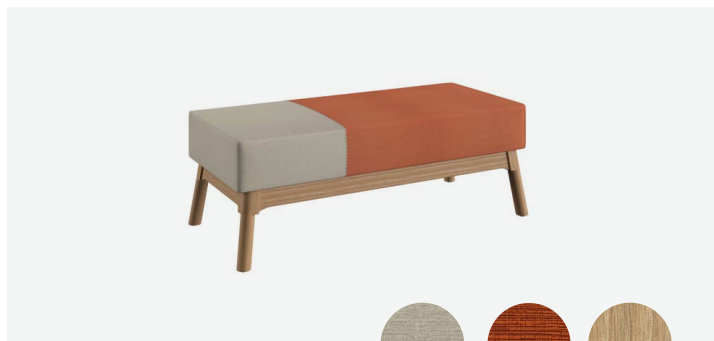

# Banquette

REP-311

Brand                      Foliot                      Width                      Depth                      Height

Banquette	REP-311	HAVUS-001S-1	144"	26"	37"
-----------	---------	--------------	------	-----	-----

# Ottoman & Benches

REP-313

REP-314

REP-315

REP-316

	Brand	Foliot	Width	Depth	Height
Ottoman	REP-313	HAVUS-056S	18" Dia		18"
Bench at Check-in	REP-314	HAVUS-004S-1	48"	16"	17,5"
Bench at Window	REP-315	HAVUS-005S-1		22"	
Bench at Entry	REP-316	HAVUS-006S-1		18"	