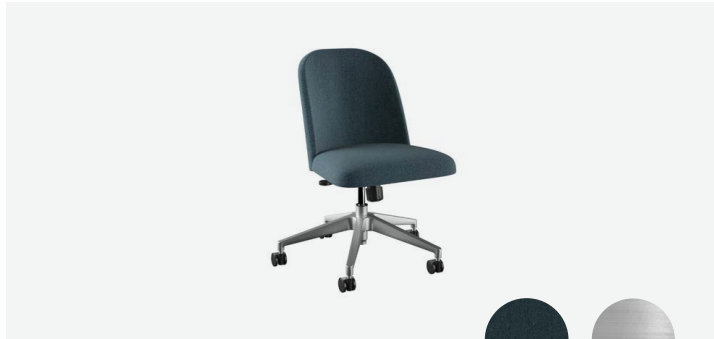

Chairs

REG-300