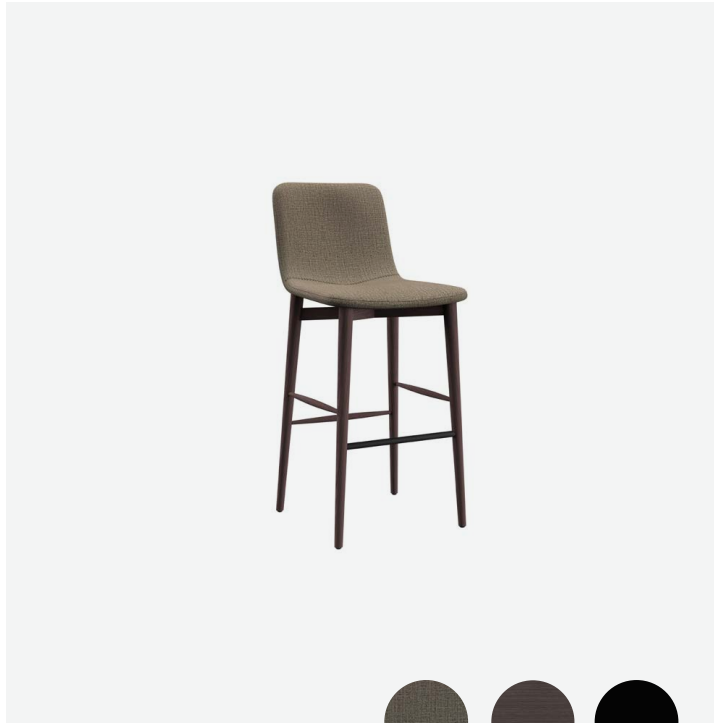

Stools

REP-304