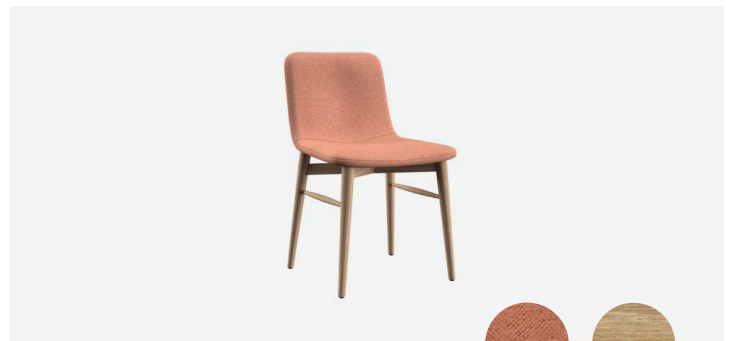

# Chairs

REG-300

REP-301

REP-302

REP-303

	Brand	Foliot	Width	Depth	Height
Task Chair at Desk	REG-300	HAVCH-201S	20,5"	23,75"	31,5" - 34,5"
Dining Chair	REP-301	HAVCH-101S	19"	22"	32"
Dining Chair	REP-302	HAVCH-102S			
Dining Chair	REP-303	HAVCH-103S			

# Chairs

REP-308

REP-317

	Brand	Foliot	Width	Depth	Height
Lounge Chair	REP-308	HAVCH-107S	25"	25"	30"
Chair at Business Center	REP-317	HAVUS-009S-1	26"	27"	39"